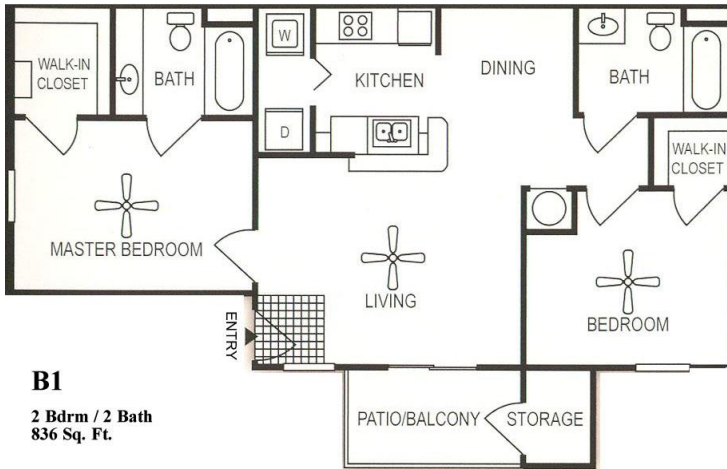

**A1**  
1 Bdrm / 1 Bath  
511 Sq. Ft.

A1 1 Bdrm / 1 Bath 511 Sq. Ft.\*  
Rent \_\_\_\_\_  
Deposit \_\_\_\_\_

**A2**  
1 Bdrm / 1 Bath  
736 Sq. Ft.

A2 1 Bdrm / 1 Bath 736 Sq. Ft.\*  
Rent \_\_\_\_\_  
Deposit \_\_\_\_\_

**B2**  
2 Bdrm / 2 Bath  
879 Sq. Ft.

B2 2 Bdrm / 2 Bath 879 Sq. Ft.\*  
Rent \_\_\_\_\_  
Deposit \_\_\_\_\_

**B1**  
2 Bdrm / 2 Bath  
836 Sq. Ft.

B1 2 Bdrm / 2 Bath 836 Sq. Ft.\*  
Rent \_\_\_\_\_  
Deposit \_\_\_\_\_

**C1**  
3 Bdrm / 1 Bath  
1,196 Sq. Ft.\*

C1 3 Bdrm / 1 Bath 1,196 Sq. Ft.\*  
Rent \_\_\_\_\_  
Deposit \_\_\_\_\_

\*All Square Footage is Approximate

**Stablewood Farms Apartment Homes**  
8301 Lake Vista  
San Antonio, TX 78227  
210.645.9100