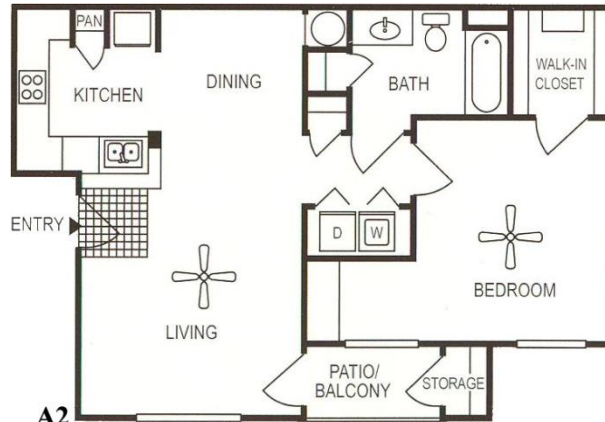

**A1**  
1 Bdrm / 1 Bath  
511 Sq. Ft.

A1 1 Bdrm / 1 Bath 511 Sq. Ft.\*  
Rent \_\_\_\_\_  
Deposit \_\_\_\_\_

**A2**  
1 Bdrm / 1 Bath  
736 Sq. Ft.

A2 1 Bdrm / 1 Bath 736 Sq. Ft.\*  
Rent \_\_\_\_\_  
Deposit \_\_\_\_\_

**B2**  
2 Bdrm / 2 Bath  
879 Sq. Ft.

B2 2 Bdrm / 2 Bath 879 Sq. Ft.\*  
Rent \_\_\_\_\_  
Deposit \_\_\_\_\_

**B1**  
2 Bdrm / 2 Bath  
836 Sq. Ft.

B1 2 Bdrm / 2 Bath 836 Sq. Ft.\*  
Rent \_\_\_\_\_  
Deposit \_\_\_\_\_

**C1**  
3 Bdrm / 1 Bath  
1,196 Sq. Ft.\*

C1 3 Bdrm / 1 Bath 1,196 Sq. Ft.\*  
Rent \_\_\_\_\_  
Deposit \_\_\_\_\_

\*All Square Footage is Approximate

**Stablewood Farms Apartment Homes**  
8301 Lake Vista  
San Antonio, TX 78227  
210.645.9100