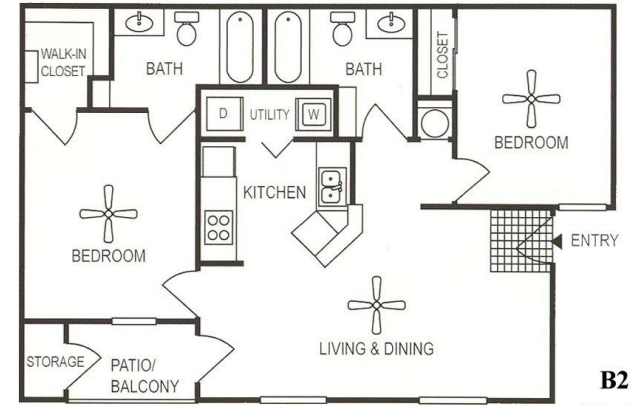

**A1**  
1 Bdrm / 1 Bath  
511 Sq. Ft.

A1 1 Bdrm / 1 Bath 511 Sq. Ft.\*  
Rent \_\_\_\_\_  
Deposit \_\_\_\_\_

**A2**  
1 Bdrm / 1 Bath  
736 Sq. Ft.

A2 1 Bdrm / 1 Bath 736 Sq. Ft.\*  
Rent \_\_\_\_\_  
Deposit \_\_\_\_\_

**B2**  
2 Bdrm / 2 Bath  
879 Sq. Ft.

B2 2 Bdrm / 2 Bath 879 Sq. Ft.\*  
Rent \_\_\_\_\_  
Deposit \_\_\_\_\_

**B1**  
2 Bdrm / 2 Bath  
836 Sq. Ft.

B1 2 Bdrm / 2 Bath 836 Sq. Ft.\*  
Rent \_\_\_\_\_  
Deposit \_\_\_\_\_

**C1**  
3 Bdrm / 1 Bath  
1,196 Sq. Ft.\*

C1 3 Bdrm / 1 Bath 1,196 Sq. Ft.\*  
Rent \_\_\_\_\_  
Deposit \_\_\_\_\_

\*All Square Footage is Approximate

**Stablewood Farms Apartment Homes**  
8301 Lake Vista  
San Antonio, TX 78227  
210.645.9100