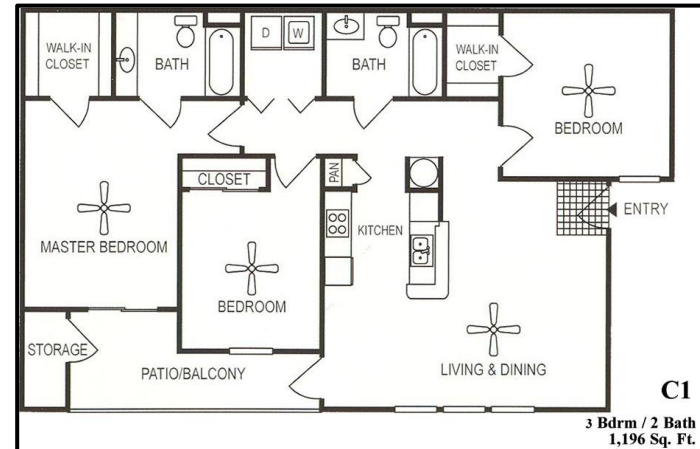

**A1**  
1 Bdrm / 1 Bath  
511 Sq. Ft.

A1 1 Bdrm / 1 Bath 511 Sq. Ft.\*  
Rent \_\_\_\_\_  
Deposit \_\_\_\_\_

**A2**  
1 Bdrm / 1 Bath  
736 Sq. Ft.

A2 1 Bdrm / 1 Bath 736 Sq. Ft.\*  
Rent \_\_\_\_\_  
Deposit \_\_\_\_\_

**B2**  
2 Bdrm / 2 Bath  
879 Sq. Ft.

B2 2 Bdrm / 2 Bath 879 Sq. Ft.\*  
Rent \_\_\_\_\_  
Deposit \_\_\_\_\_

**B1**  
2 Bdrm / 2 Bath  
836 Sq. Ft.

B1 2 Bdrm / 2 Bath 836 Sq. Ft.\*  
Rent \_\_\_\_\_  
Deposit \_\_\_\_\_

**C1**  
3 Bdrm / 1 Bath  
1,196 Sq. Ft.\*

C1 3 Bdrm / 1 Bath 1,196 Sq. Ft.\*  
Rent \_\_\_\_\_  
Deposit \_\_\_\_\_

\*All Square Footage is Approximate

**Stablewood Farms Apartment Homes**  
8301 Lake Vista  
San Antonio, TX 78227  
210.645.9100